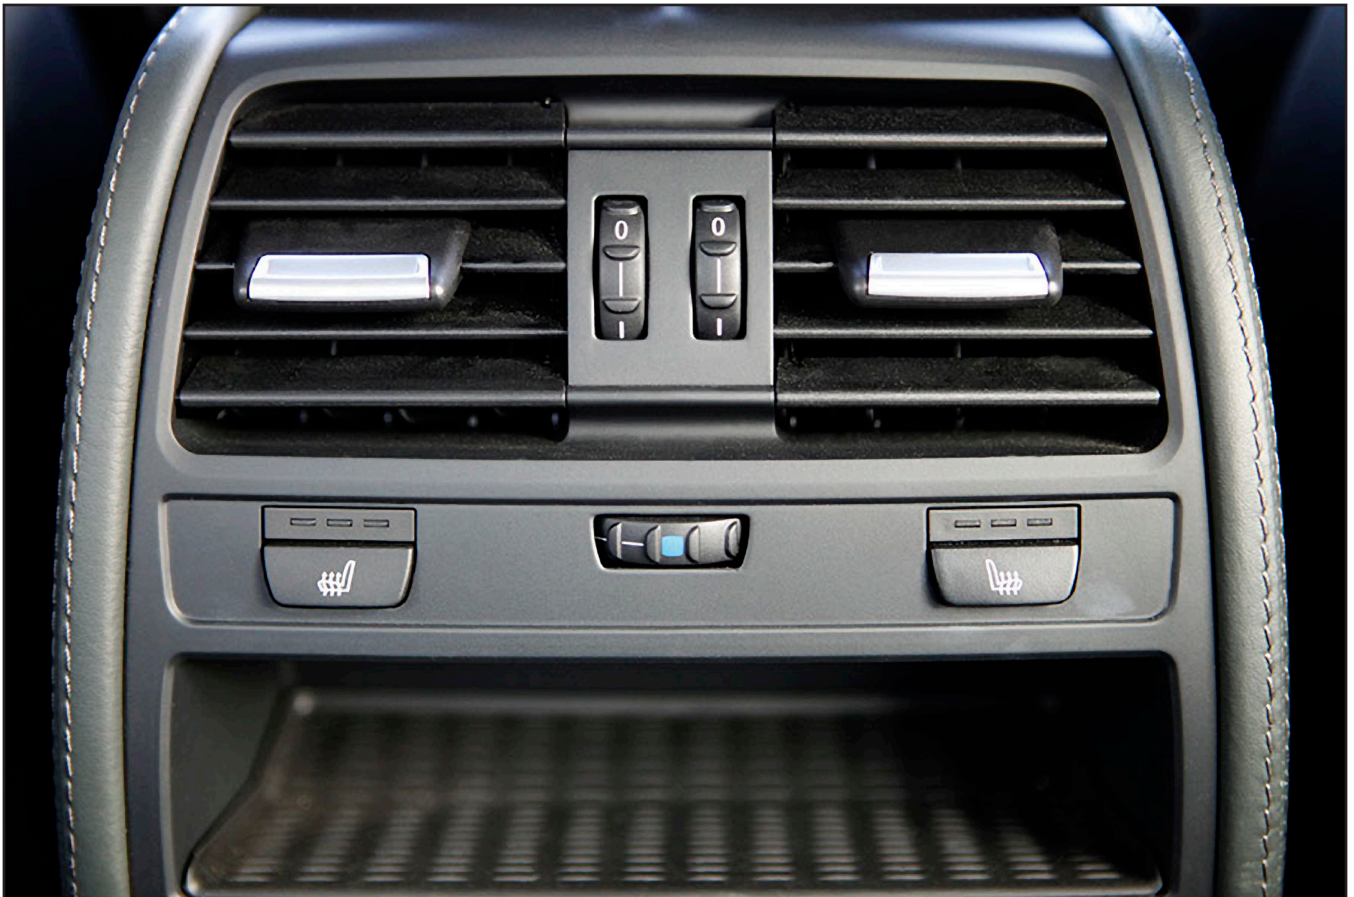

778A Door sills w BMW individual designation

8CA Country spec. release of teleservice

8THA Speed limit info

8TLA Daytime lights front and rear aktiv

801A Germany version

BMW 750 iX Individual

The Ultimate Automobile Locating Service!