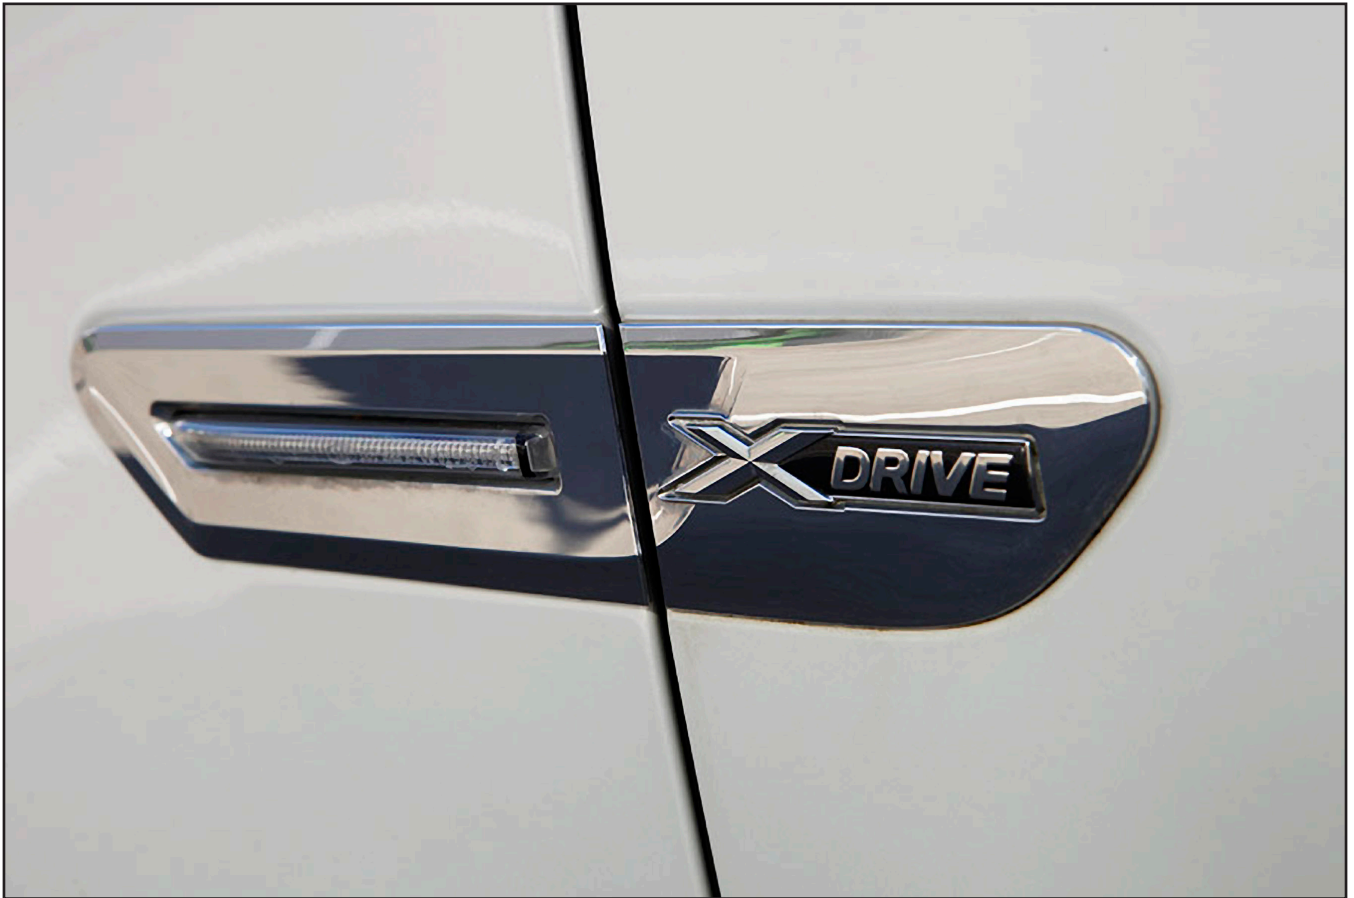

778A Door sills w BMW individual designation

8CA Country spec. release of teleservice

8THA Speed limit info

8TLA Daytime lights front and rear aktiv

801A Germany version

BMW 750 iX Individual

The Ultimate Automobile Locating Service!