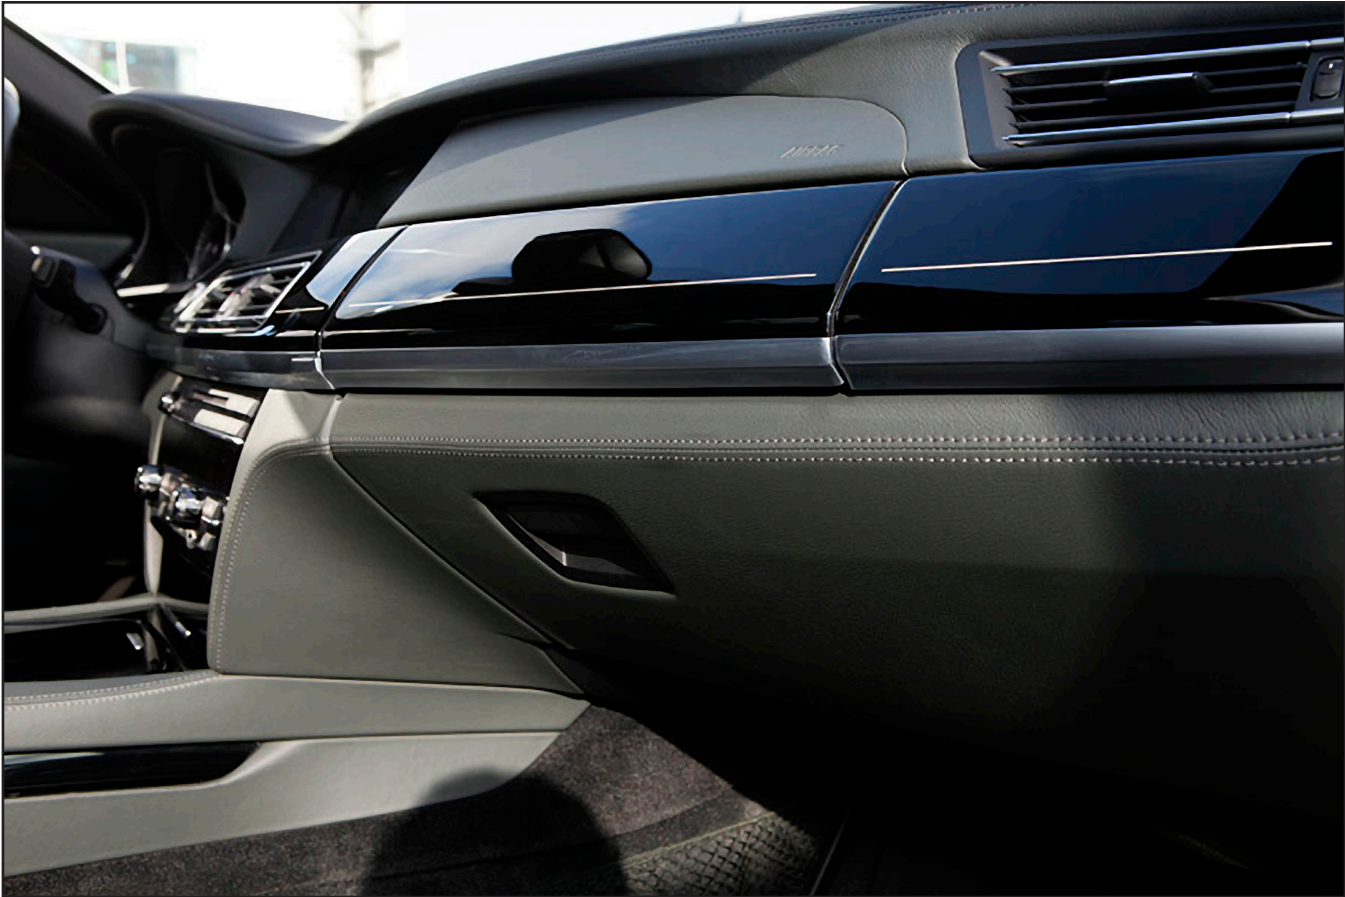

778A Door sills w BMW individual designation

8CA Country spec. release of teleservice

8THA Speed limit info

8TLA Daytime lights front and rear aktiv

801A Germany version

BMW 750 iX Individual

The Ultimate Automobile Locating Service!